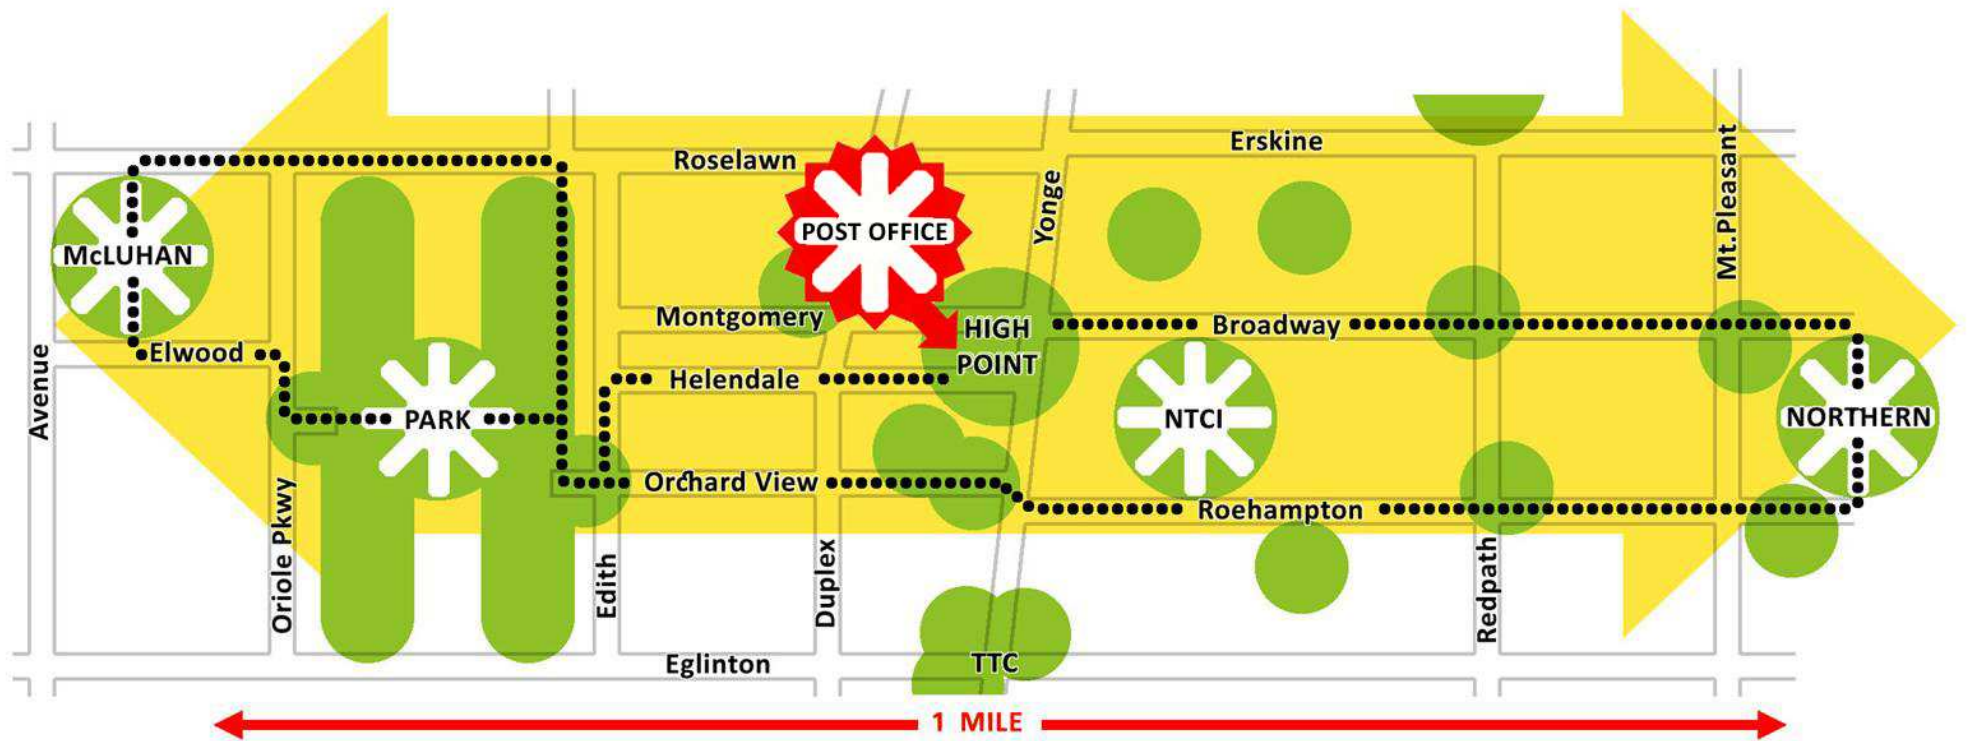

TAKE A WALK IN THE PARK

Saturday, June 16/12 - 11:00 am

Meet at the Post Office at Yonge & Montgomery

See What Can Be...

Ways to nurture a greener, healthier natural environment

Ways to improve our evenings' enjoyment with effective lighting

Ways to push aside obstructions and so find more people space

...to improve and interconnect our park places and open spaces

...to widen footpaths to accommodate people comfortably

...and to provide for - rather than - put up with canine 'pmail'.

...to transform our streets into parks and people spaces.

...to provide furniture so that we may pause and enjoy the moment.

Support the Eglinton-MidTown Plan <http://midtownplan.ca>